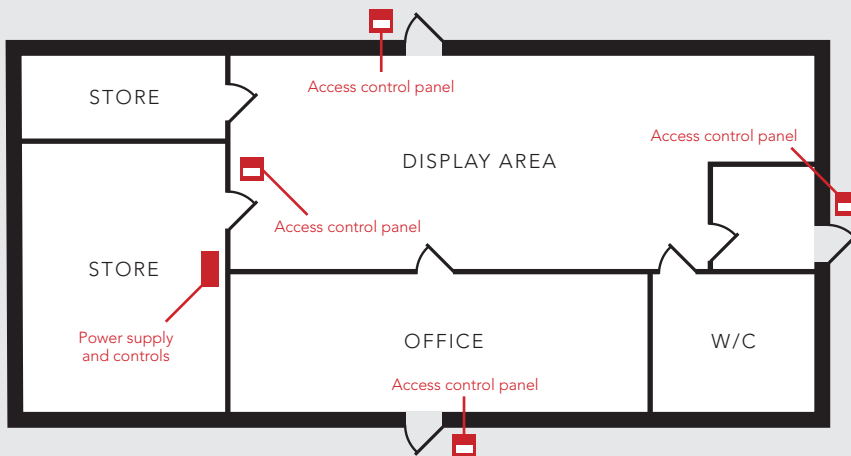

EXAMPLE ACCESS CONTROL SYSTEM

Quality Assured to ISO 9000

Certificate No 00000197